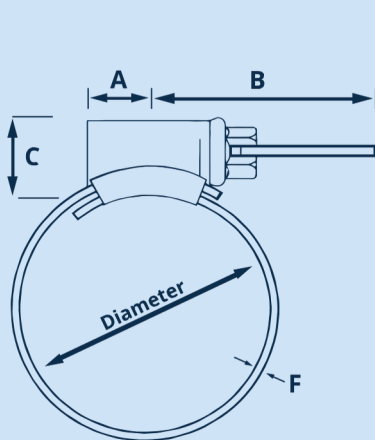

## HI-GRIP WING SCREW

Specifically designed for frequently removed hoses, the unique dovetail locking and side lugs of the wing plate ensure excellent sealing and longevity. The Hi-Grip Wing Screw is straightforward and easy to use.

## TECHNICAL & MATERIAL SPECIFICATION

Dimensions in mm