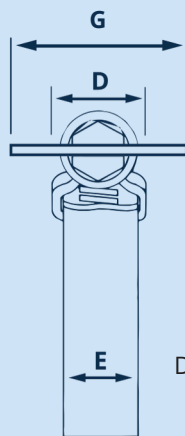

TECHNICAL & MATERIAL SPECIFICATION

Dimensions in mm

HI-GRIP WING SCREW

All parts - mild steel, bright zinc plated and passivated.

HI-GRIP WING SCREW STAINLESS 304

All parts BS304 - EN 1.4301/1.4576

Size	A	B	C	D	E	F	G	Recommended Torque Setting	
								NM	lb-in
12	7	31	10	12	9	0.7	24	3.0	26
22-45	8	32	12	15	13	0.9	24	5.0	45
50+	13	37	12	16	13	0.9	24	6.0	54